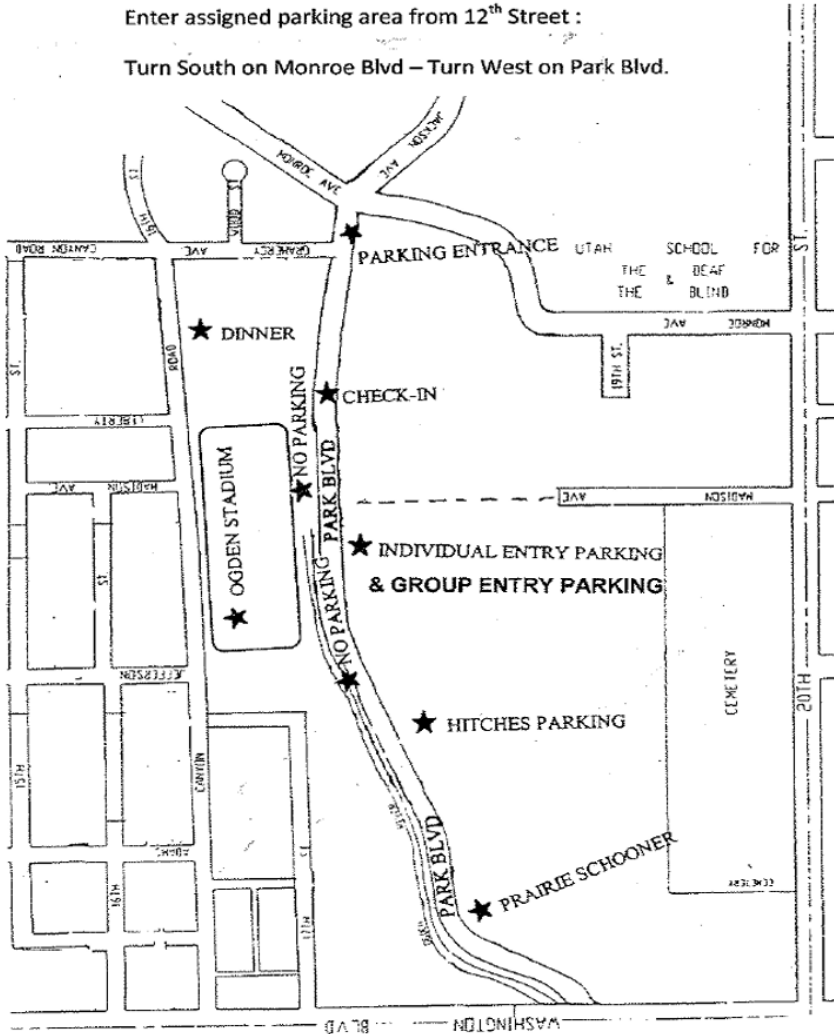

2022 Ogden Pioneer Days Horse & Hitch Parade

Parking & Check In

Enter assigned parking area from 12th Street :

Turn South on Monroe Blvd – Turn West on Park Blvd.

Enter assigned parking area from Washington Blvd
 turn east on Canyon Road
 turn south on Gramercy Ave
 turn west on Park Blvd.

Parade Route

Leave Park Blvd going South on Washington Blvd.

Turn West on 26th Street to Grant Avenue.
 Turn North to 25th Street.

Turn East to Washington Blvd.
 Turn North back to Park Avenue.